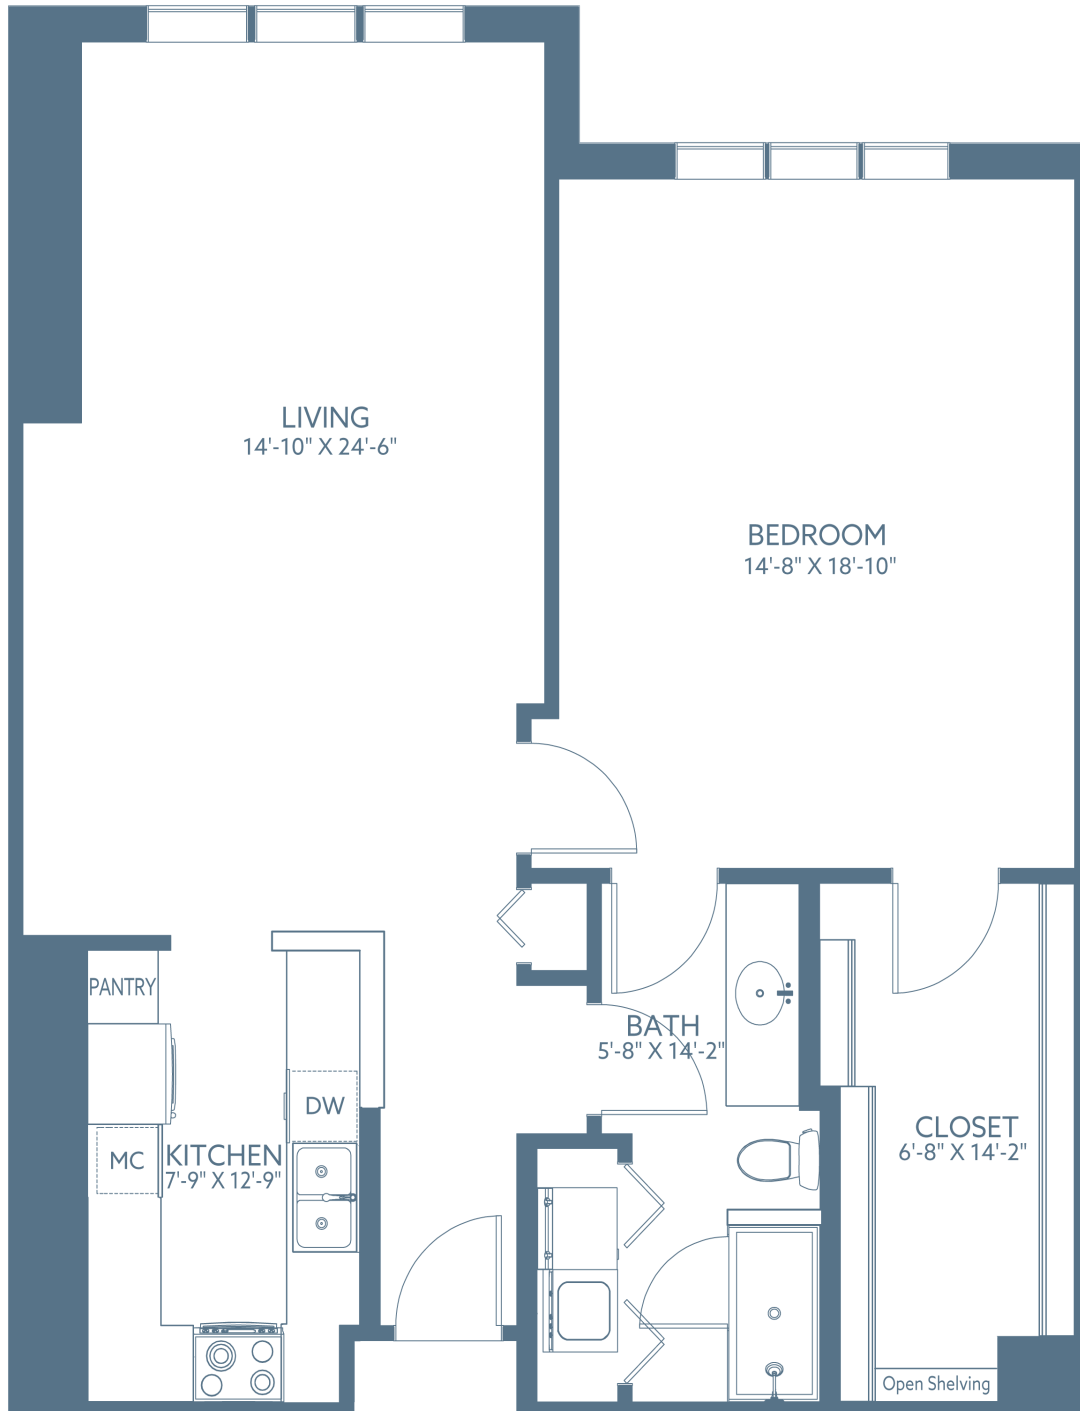

Banyan

BARCLAY MANOR

1,067 Sq. Ft. | 1 Bedroom | 1 Bath

JACARANDA
TRACE

(941) 408-2050
JacarandaTrace.com

3600 William Penn Way
Venice, FL 34293

Details subject to change. Individual floor plans may vary.