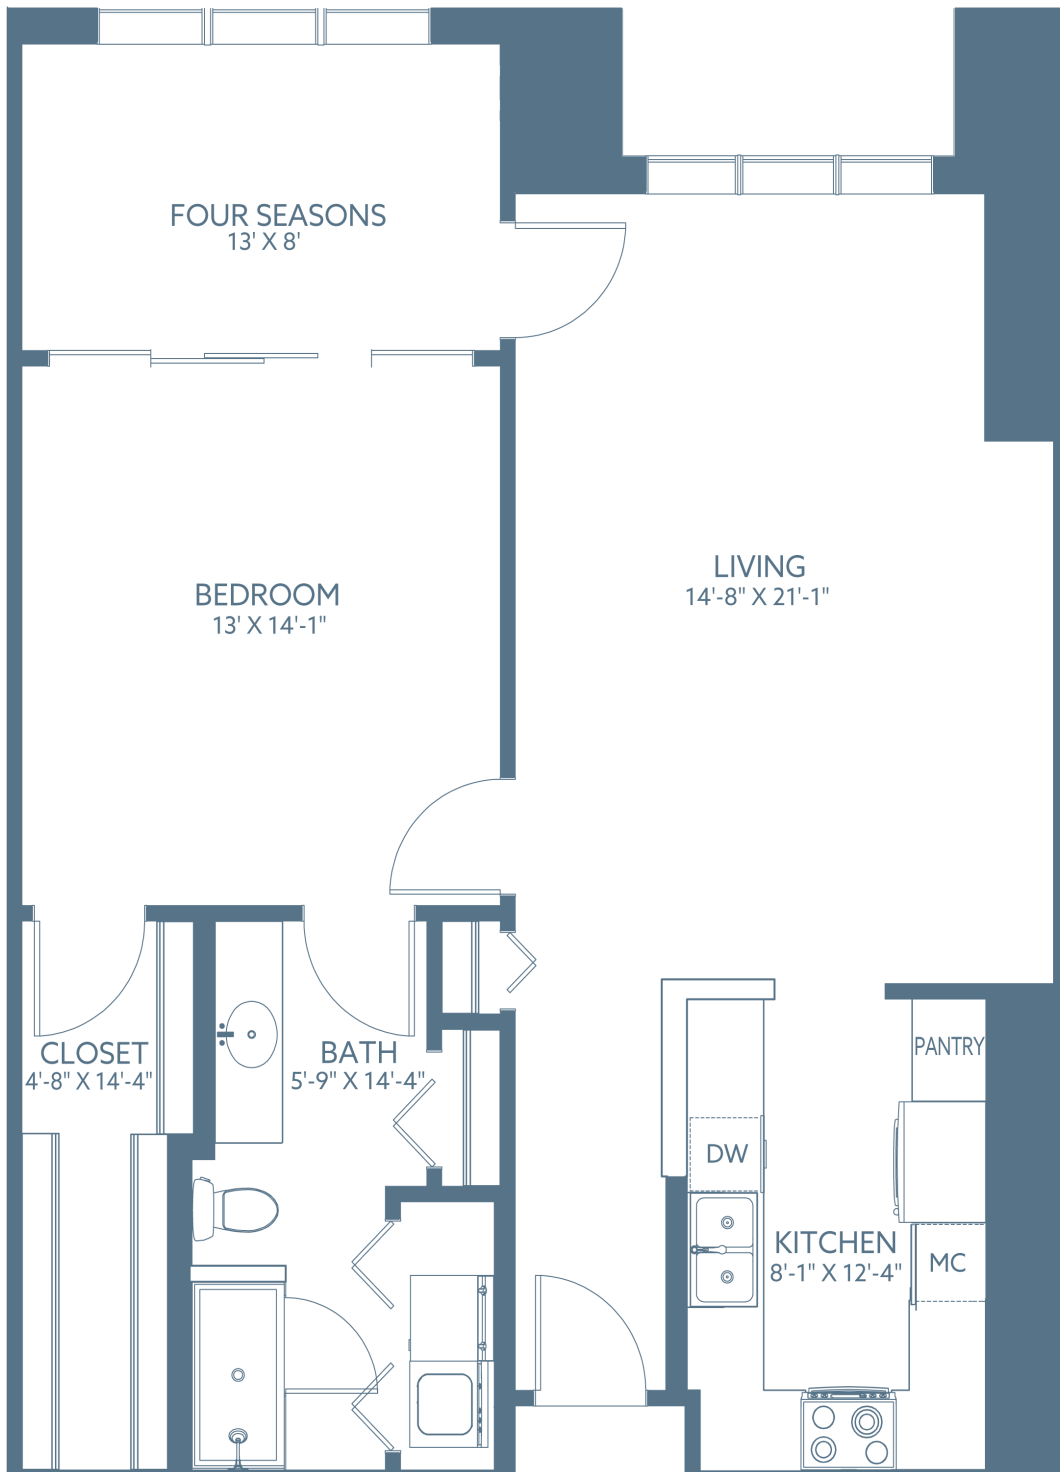

Ficus

BARCLAY MANOR

1,081 Sq. Ft. | 1 Bedroom | 1 Bath

JACARANDA
TRACE

(941) 408-2050
JacarandaTrace.com

3600 William Penn Way
Venice, FL 34293

Details subject to change. Individual floor plans may vary.