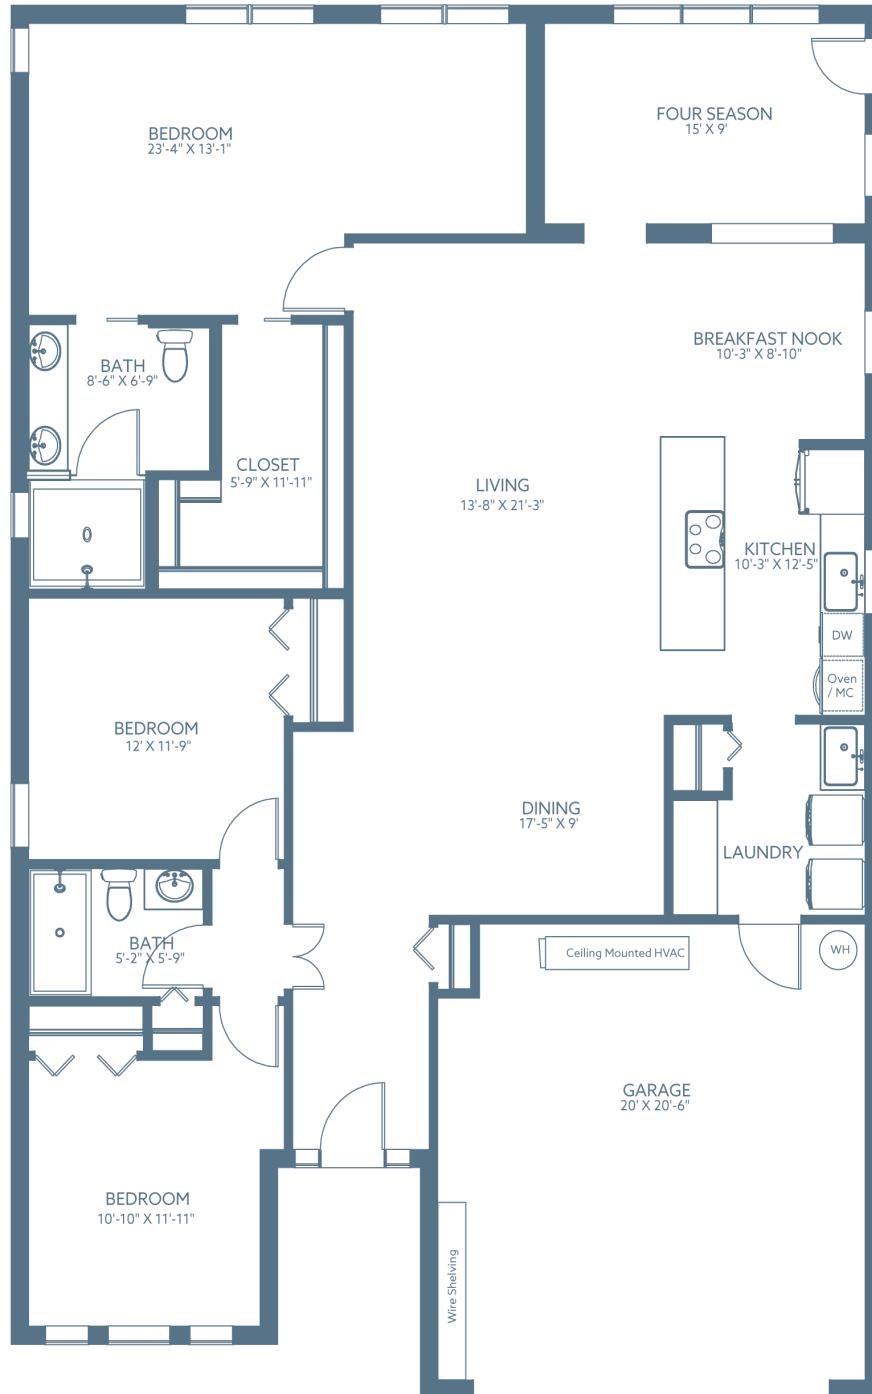

# Malone

## VILLA

2,462 Sq. Ft. | 2,015 Sq. Ft. Under Air | 3 Bedroom | 2 Bath

JACARANDA  
TRACE

(941) 408-2050  
JacarandaTrace.com

3600 William Penn Way  
Venice, FL 34293

Details subject to change. Individual floor plans may vary.