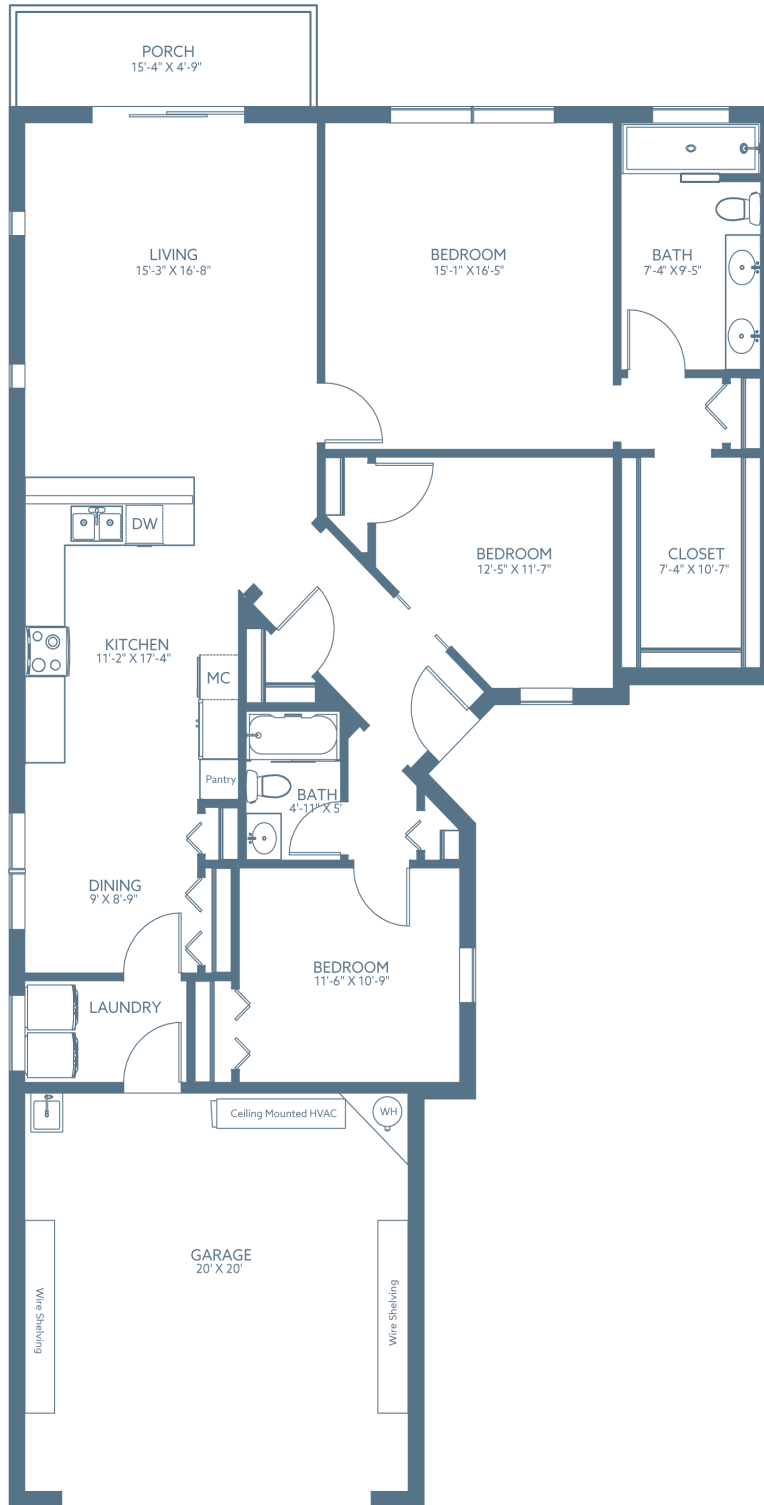

Osprey

VILLA

2,201 Sq. Ft. | 1,667 Sq. Ft. Under Air | 3 Bedroom | 2 Bath

JACARANDA
TRACE

(941) 408-2050
JacarandaTrace.com

3600 William Penn Way
Venice, FL 34293

Details subject to change. Individual floor plans may vary.