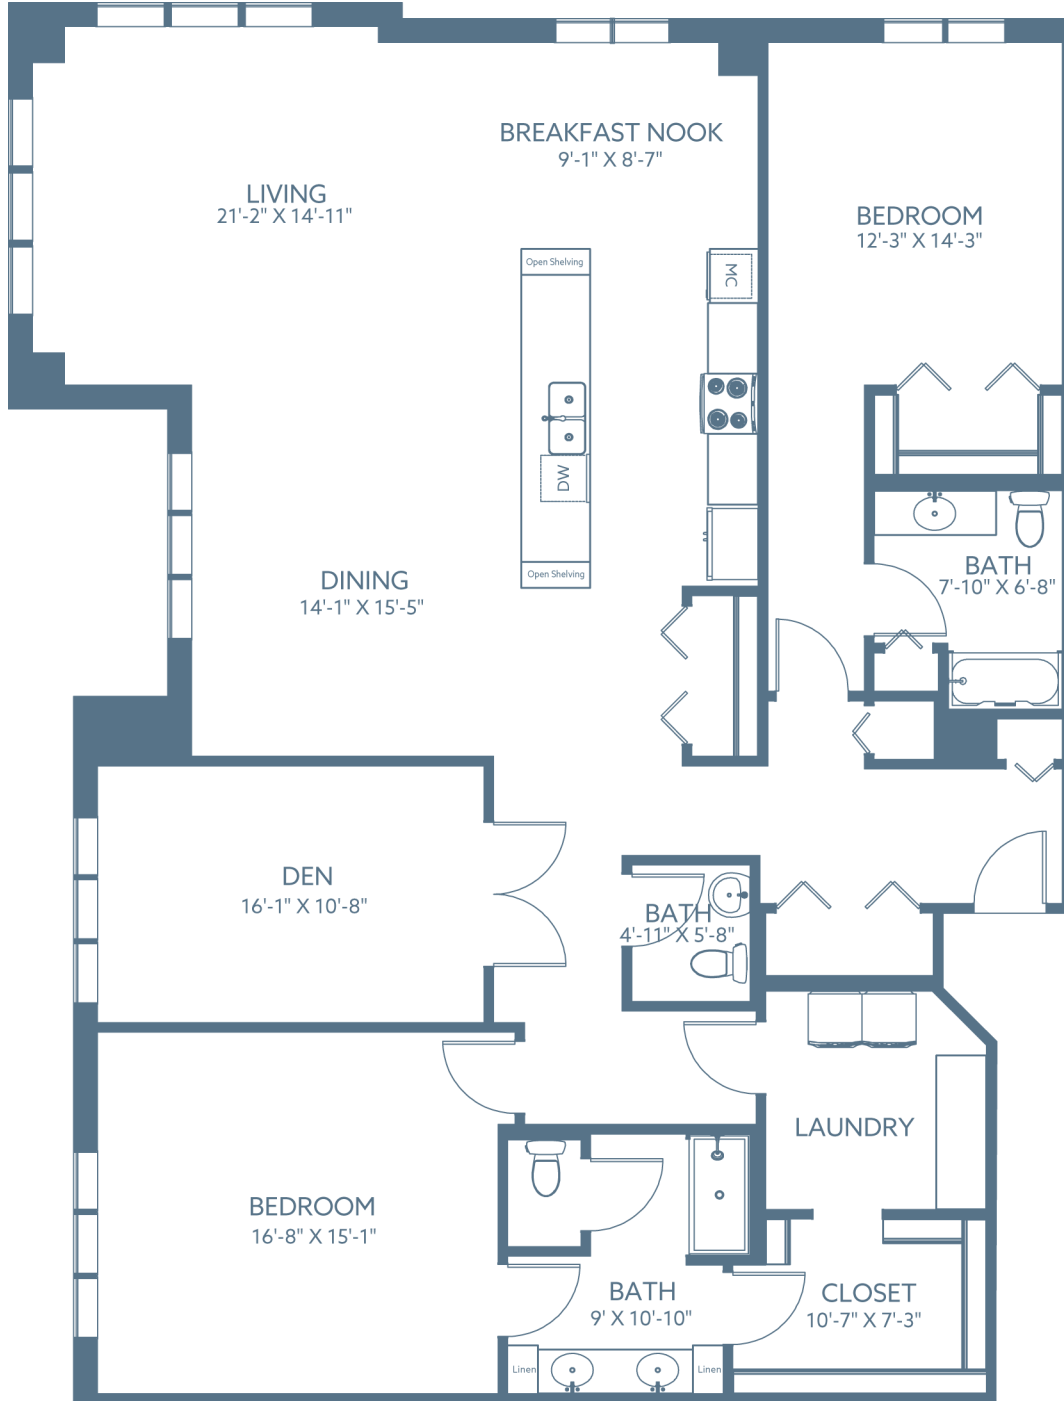

# Willow

## BARCLAY MANOR

2,388 Sq. Ft. | 2 Bedroom | Den | 2.5 Bath

JACARANDA  
TRACE

(941) 408-2050  
JacarandaTrace.com

3600 William Penn Way  
Venice, FL 34293

Details subject to change. Individual floor plans may vary.