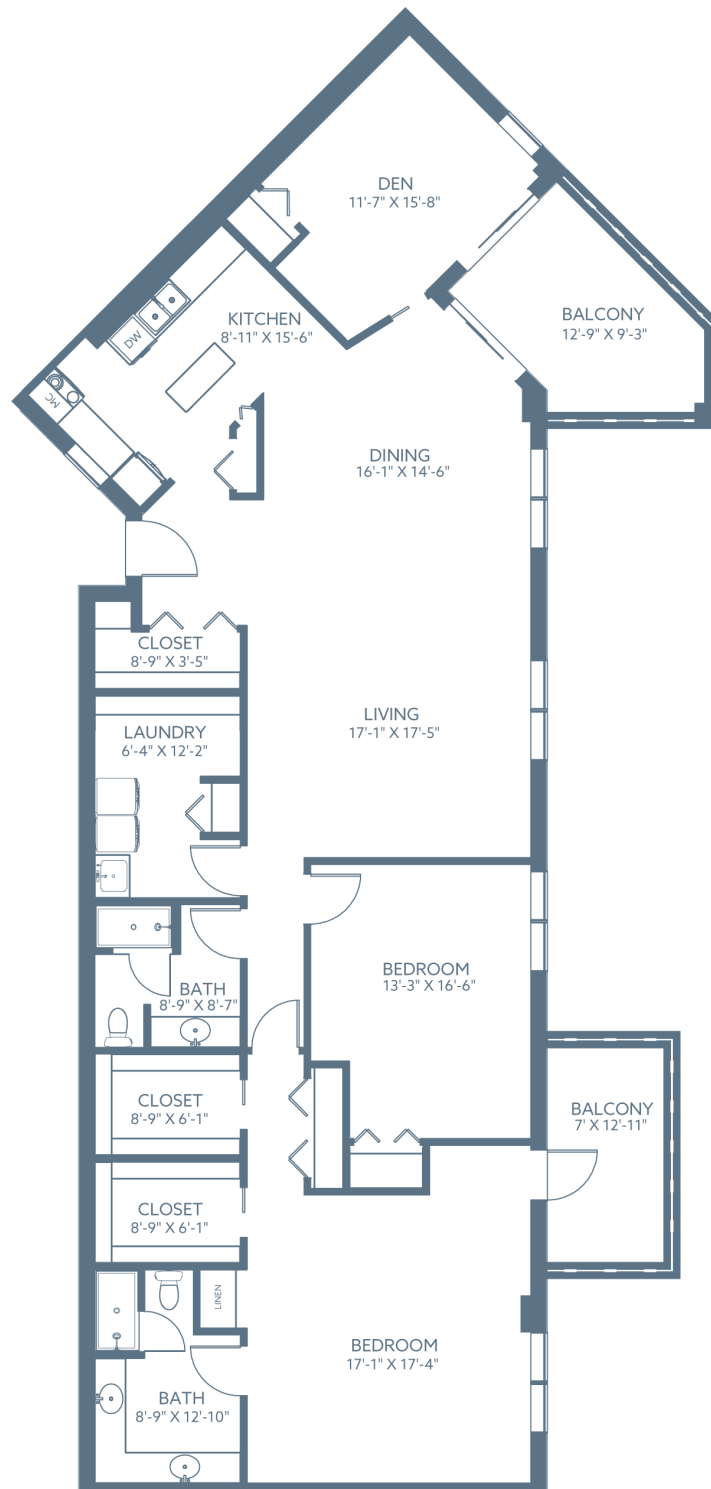

Eagle + 1

WHITTIER MANOR

2,535 Sq. Ft. | 2,260 Sq. Ft. Under Air | 2 Bedroom | Den | 2 Bath

JACARANDA
TRACE

(941) 408-2050
JacarandaTrace.com

3600 William Penn Way
Venice, FL 34293

Details subject to change. Individual floor plans may vary.