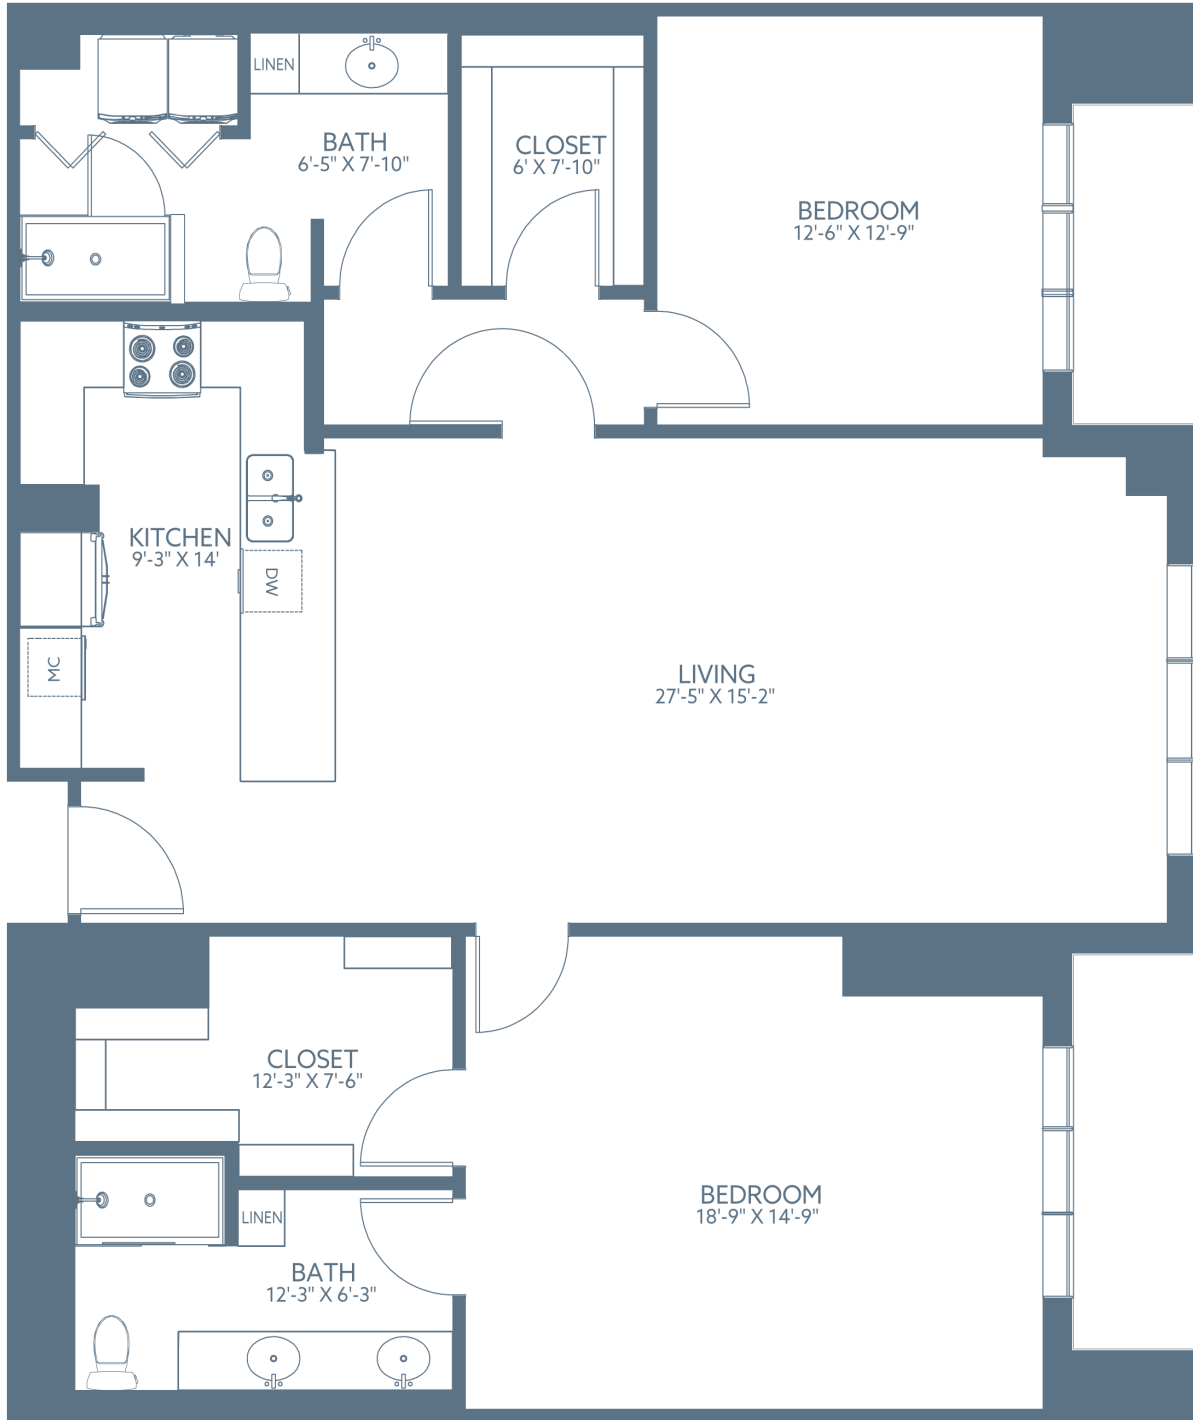

# Gardenia

## BARCLAY MANOR

1,641 Sq. Ft. | 2 Bedroom | 2 Bath

**JACARANDA  
TRACE**

(941) 408-2050  
JacarandaTrace.com

3600 William Penn Way  
Venice, FL 34293

*Details subject to change. Individual floor plans may vary.*