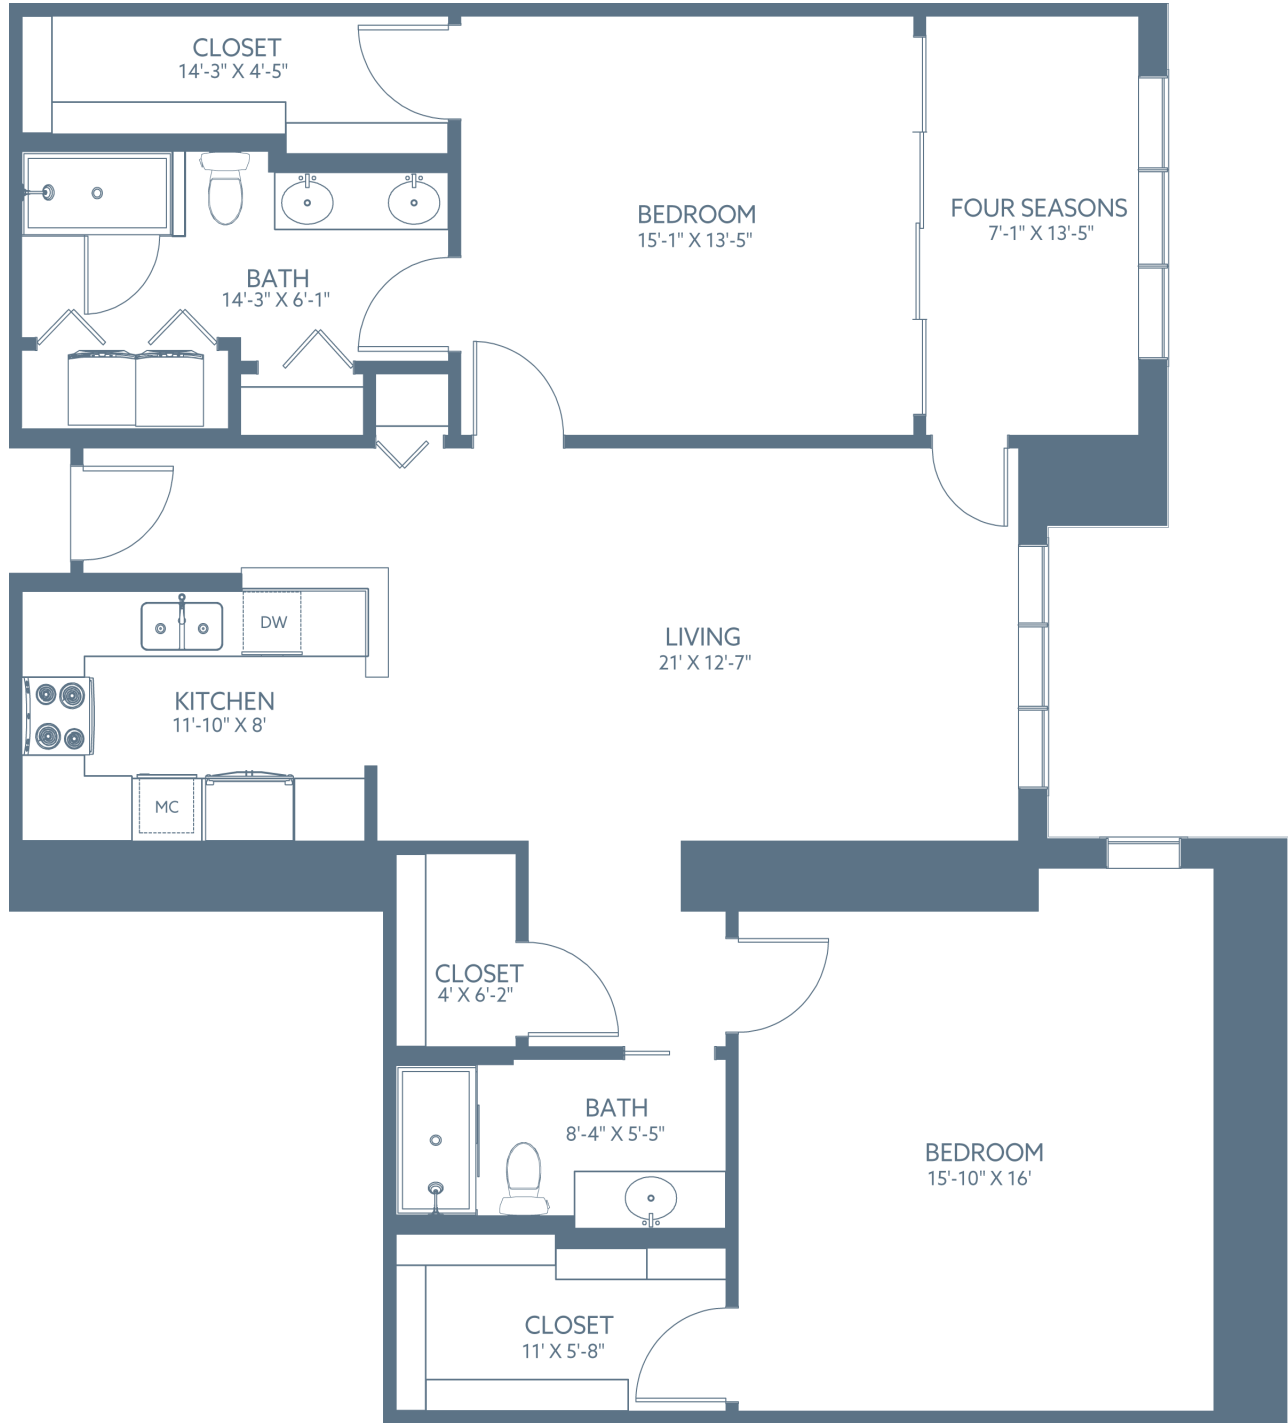

Jacaranda

BARCLAY MANOR

1,580 Sq. Ft. | 2 Bedroom | 2 Bath

JACARANDA
TRACE

(941) 408-2050
JacarandaTrace.com

3600 William Penn Way
Venice, FL 34293

Details subject to change. Individual floor plans may vary.