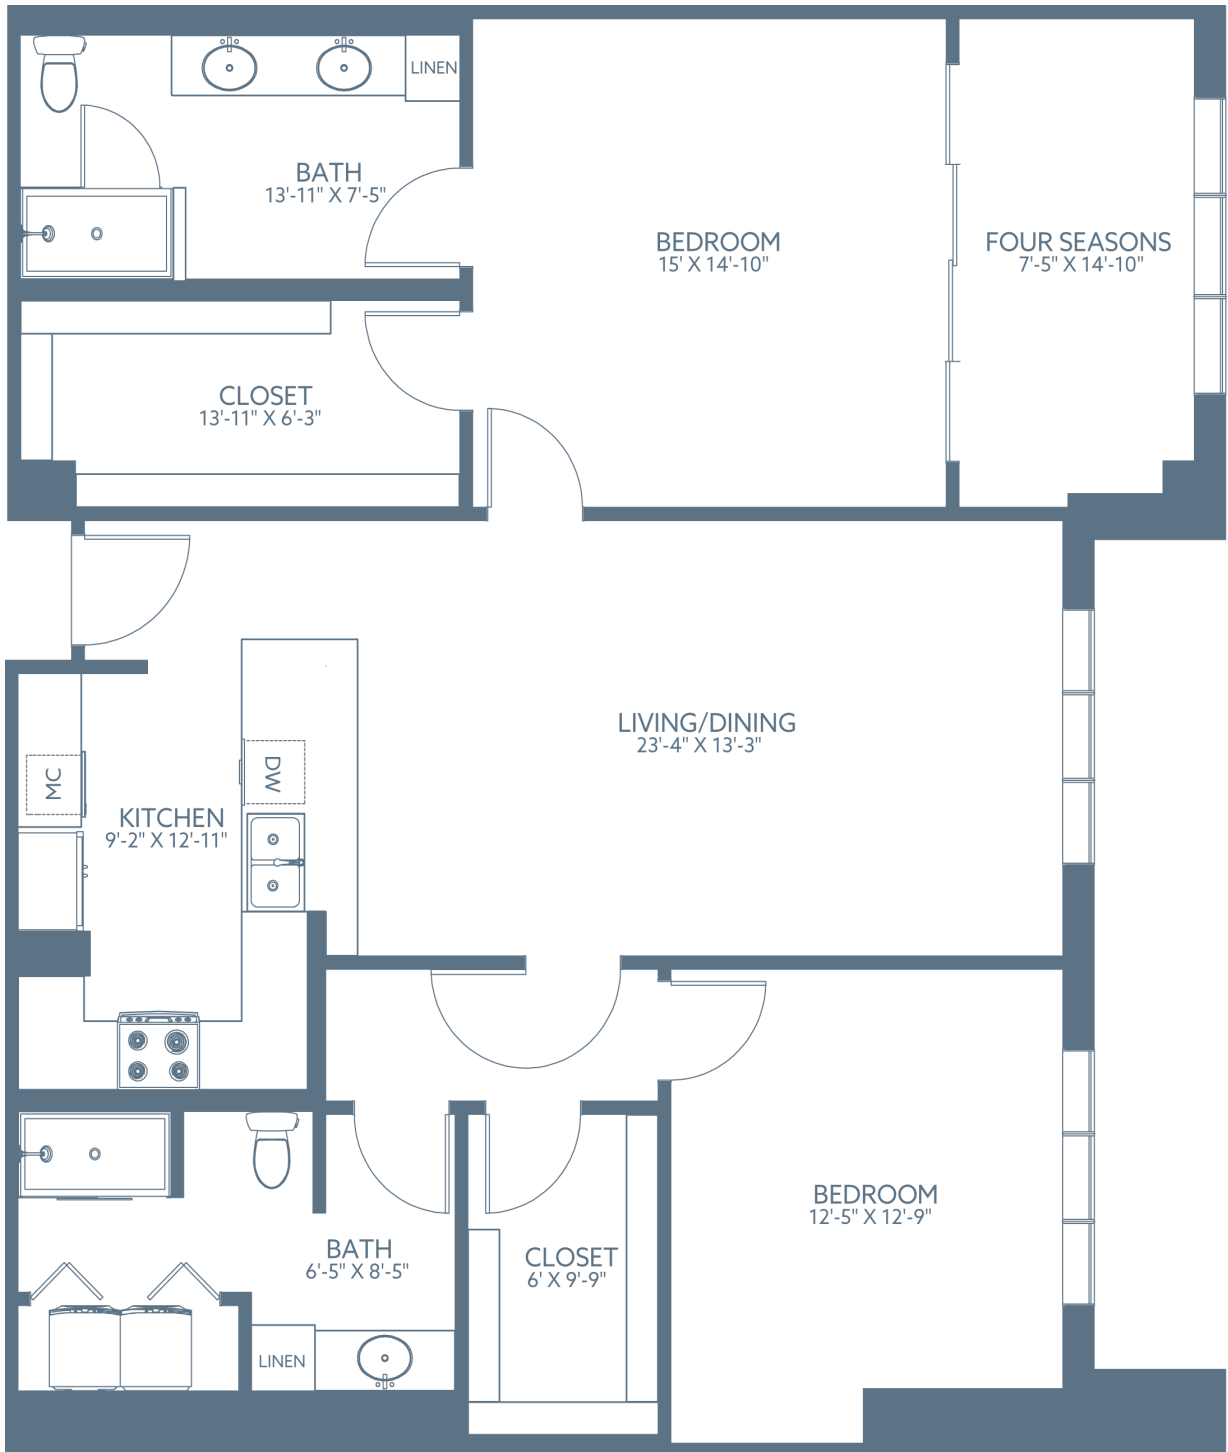

# Magnolia

## BARCLAY MANOR

1,614 Sq. Ft. | 2 Bedroom | 2 Bath

JACARANDA  
TRACE

(941) 408-2050  
JacarandaTrace.com

3600 William Penn Way  
Venice, FL 34293

Details subject to change. Individual floor plans may vary.