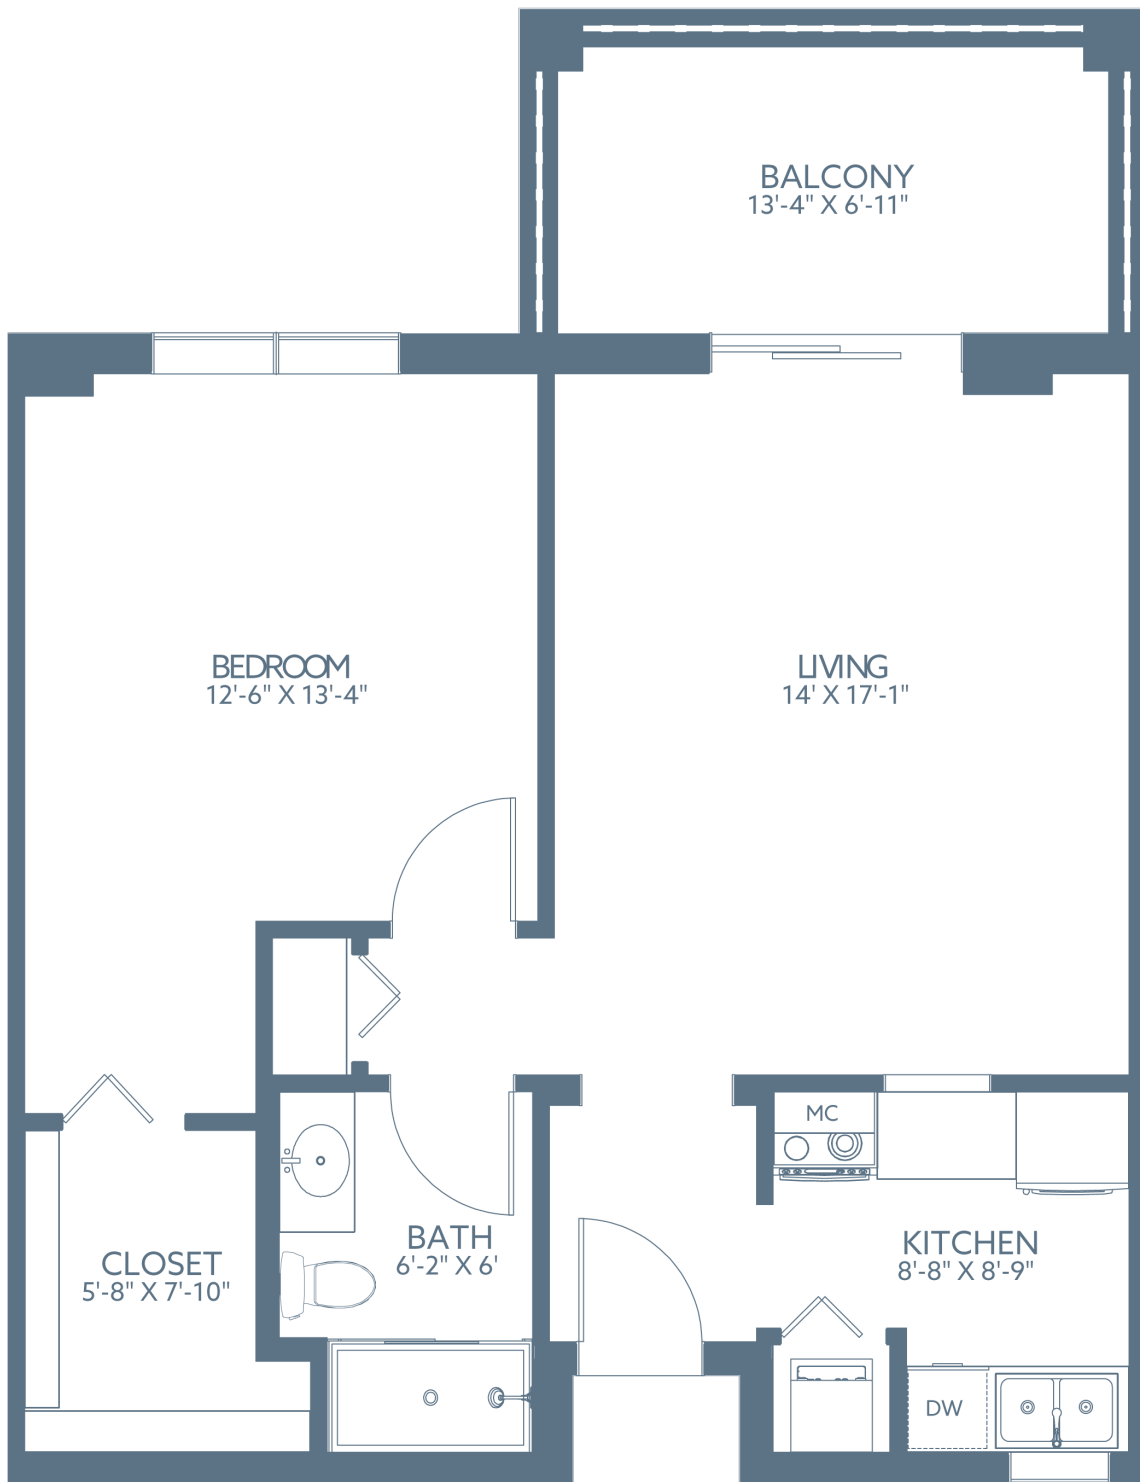

Mockingbird

WHITTIER MANOR

901 Sq. Ft. | 780 Sq. Ft. Under Air | 1 Bedroom | 1 Bath

JACARANDA
TRACE

(941) 408-2050
JacarandaTrace.com

3600 William Penn Way
Venice, FL 34293

Details subject to change. Individual floor plans may vary.