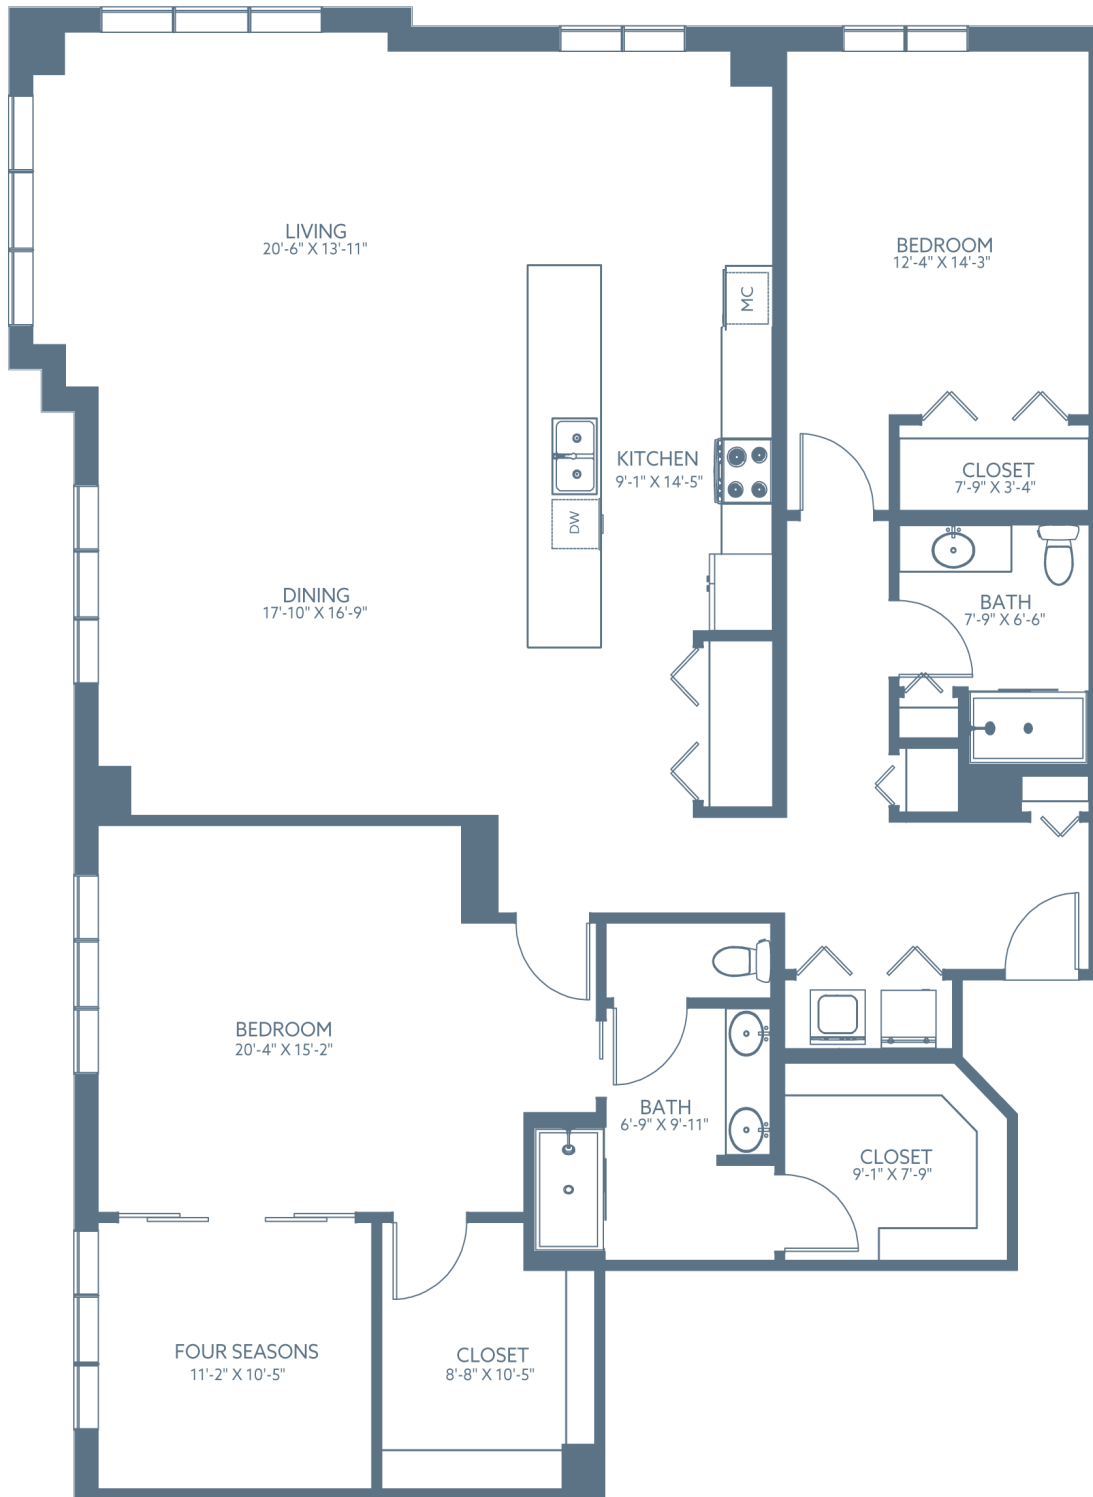

Palm 2

BARCLAY MANOR

2,242 Sq. Ft. | 2 Bedroom | 2 Bath

JACARANDA
TRACE

(941) 408-2050
JacarandaTrace.com

3600 William Penn Way
Venice, FL 34293

Details subject to change. Individual floor plans may vary.