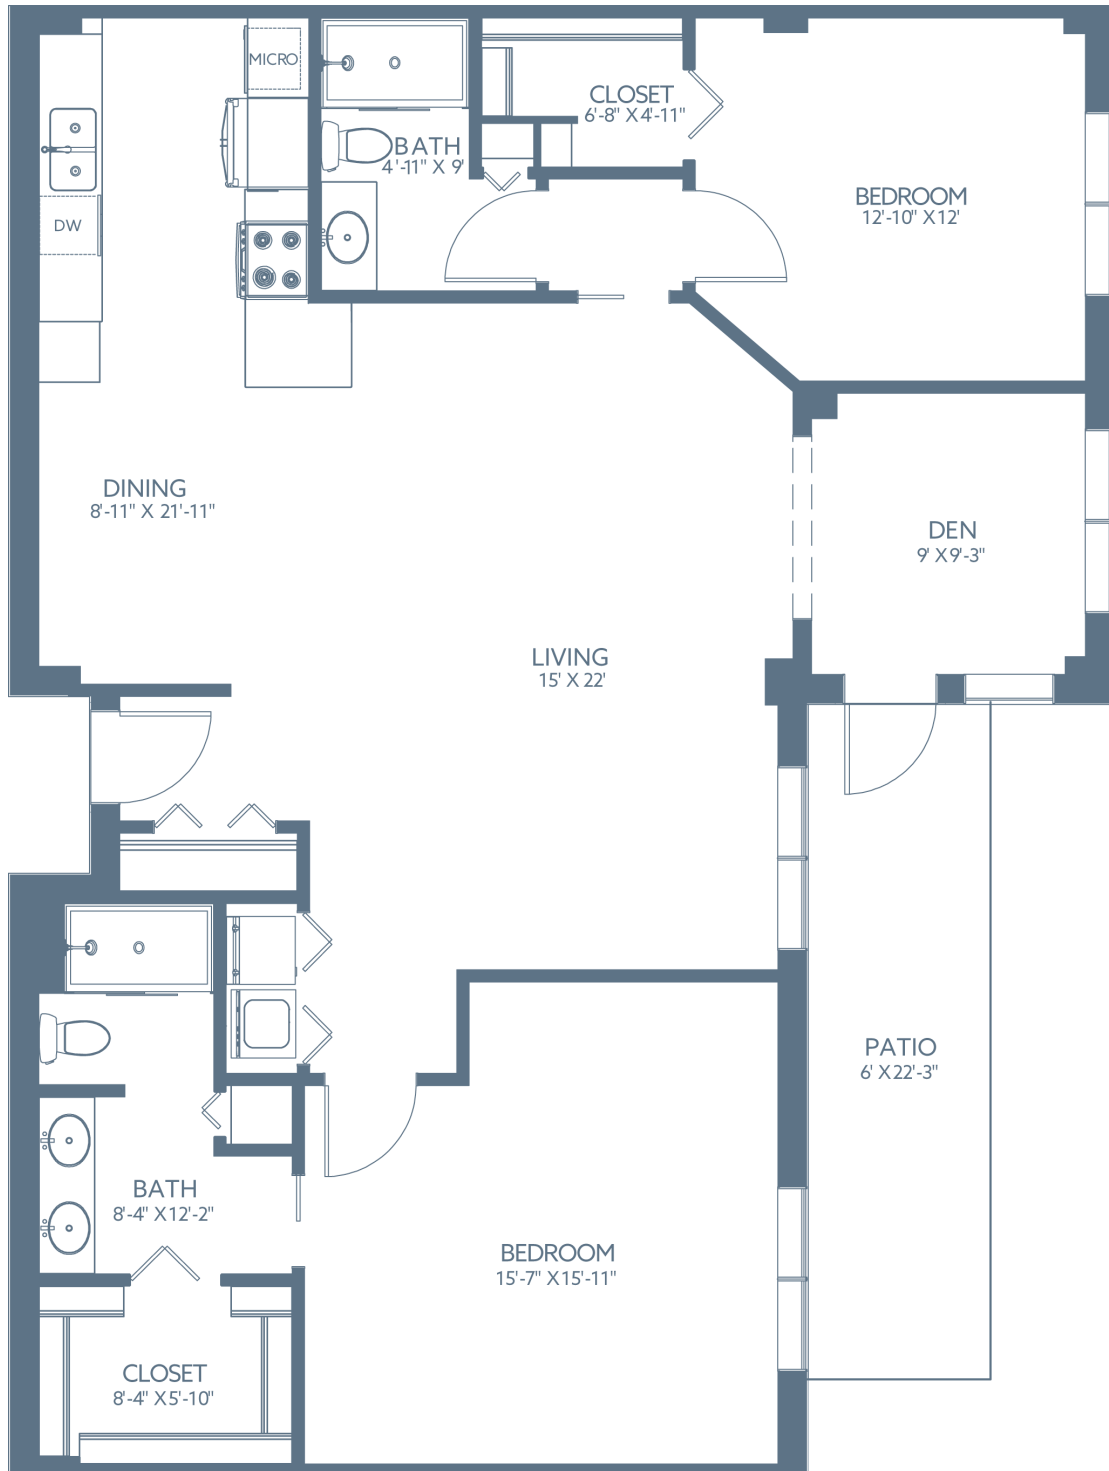

Pelican

WHITTIER MANOR

1,626 Sq. Ft. | 1,493 Sq. Ft. Under Air | 2 Bedroom | 2 Bath | Den | Patio

JACARANDA
TRACE

(941) 408-2050
JacarandaTrace.com

3600 William Penn Way
Venice, FL 34293

Details subject to change. Individual floor plans may vary.