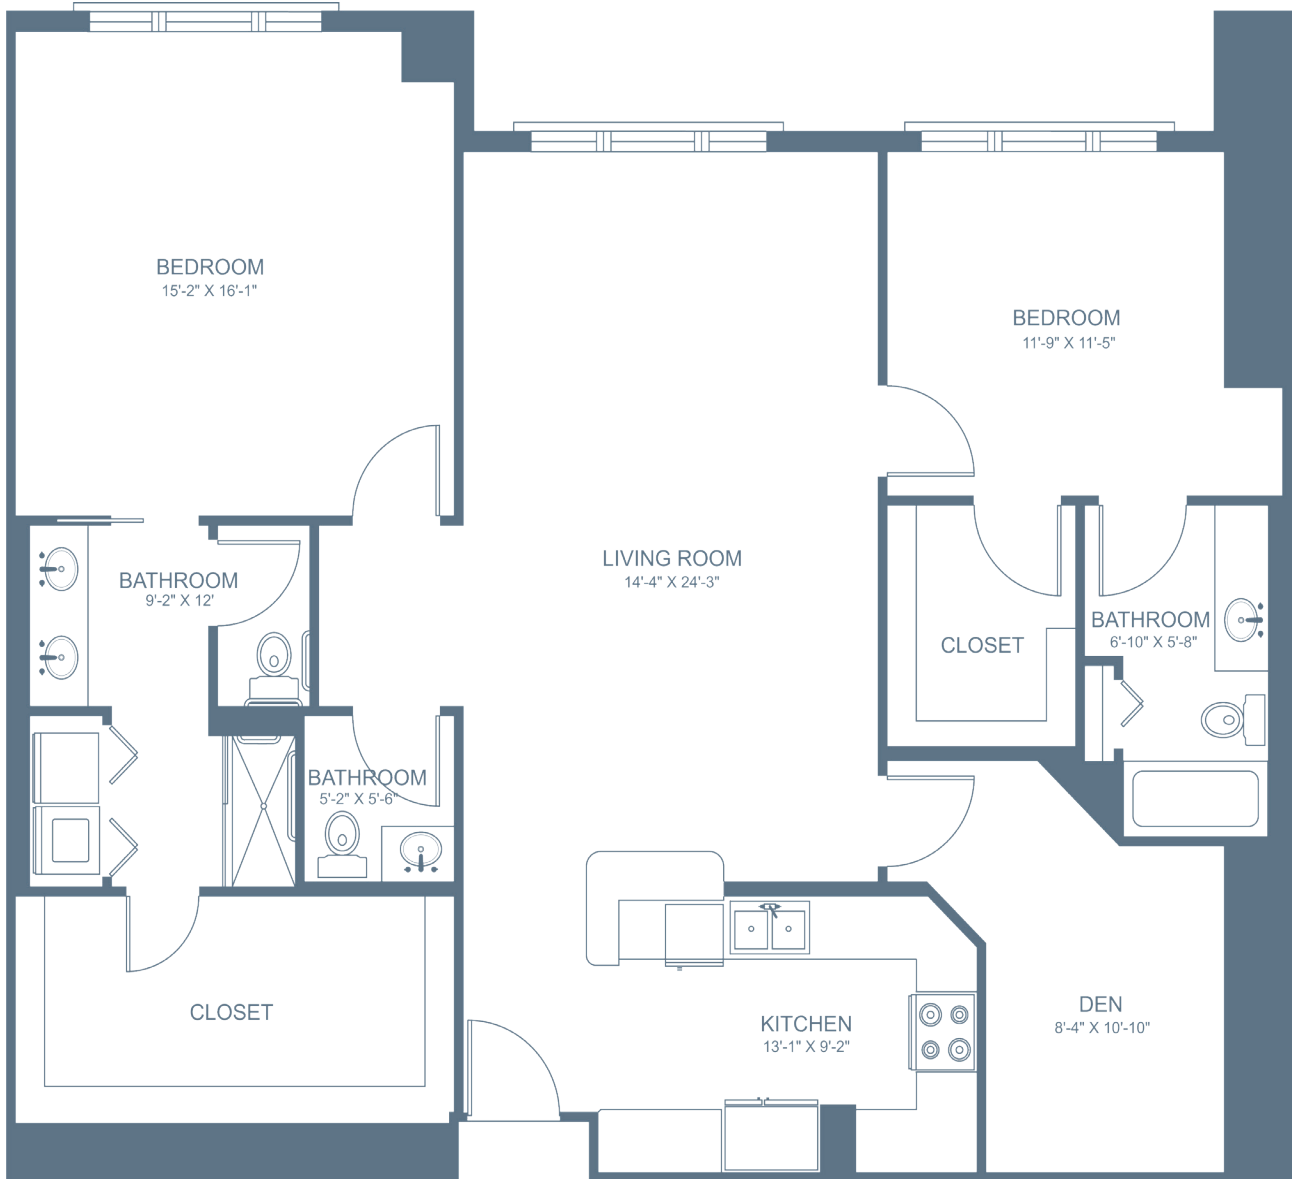

# Laurel

## BARCLAY MANOR

1,609 Sq. Ft. | 2 Bedroom | 2.5 Bath | Den

JACARANDA  
TRACE

(941) 408-2050  
JacarandaTrace.com

3600 William Penn Way  
Venice, FL 34293

Details subject to change. Individual floor plans may vary.