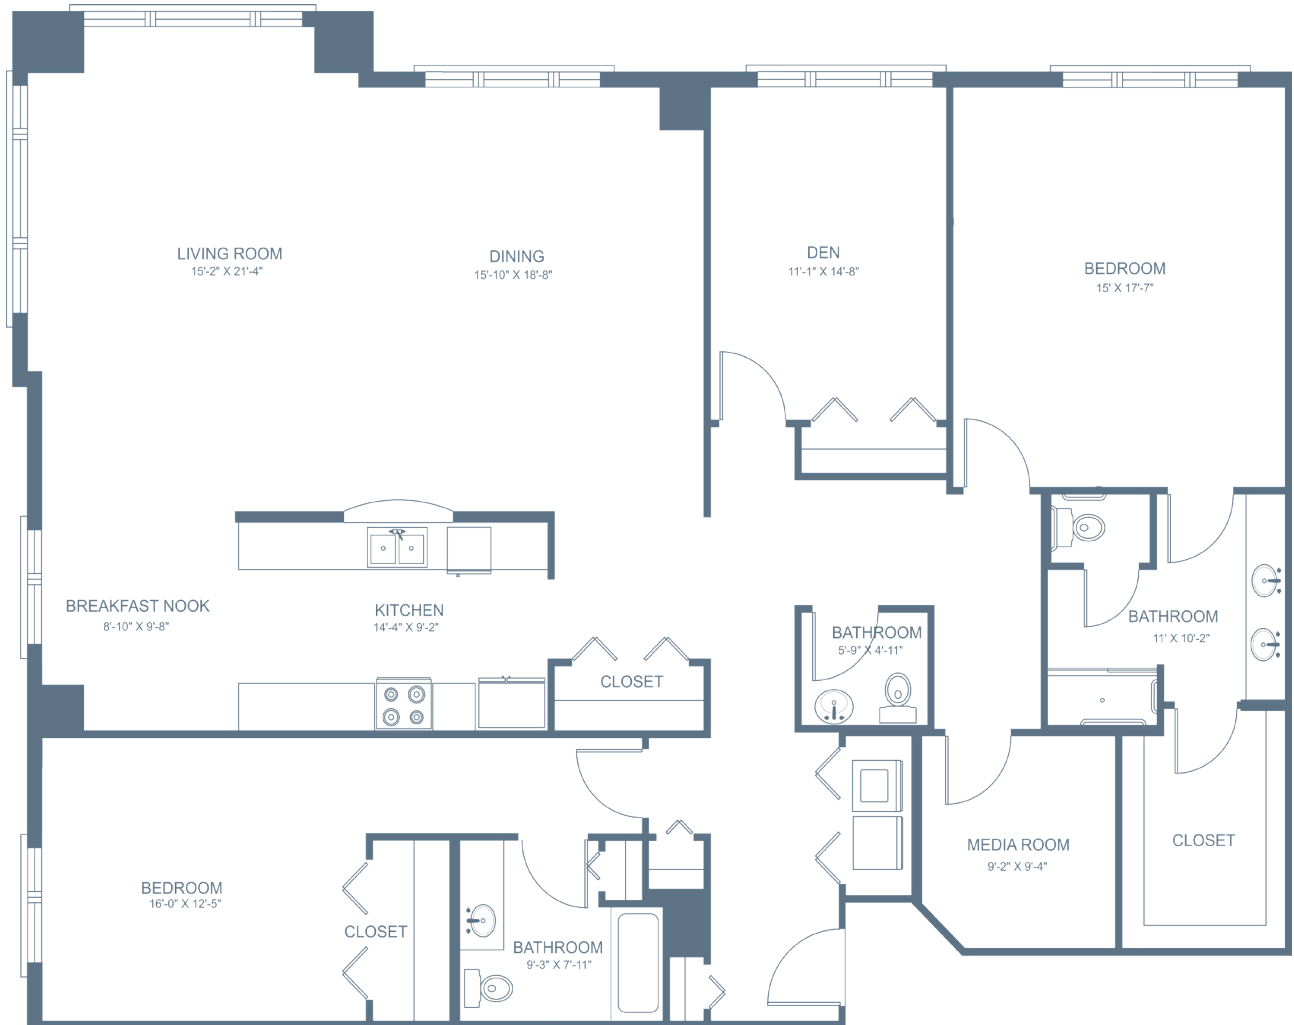

# Willow II

## BARCLAY MANOR

2,424 Sq. Ft. | 2 Bedroom | 2.5 Bath | Den | Media Room

JACARANDA  
TRACE

(941) 408-2050  
JacarandaTrace.com

3600 William Penn Way  
Venice, FL 34293

Details subject to change. Individual floor plans may vary.