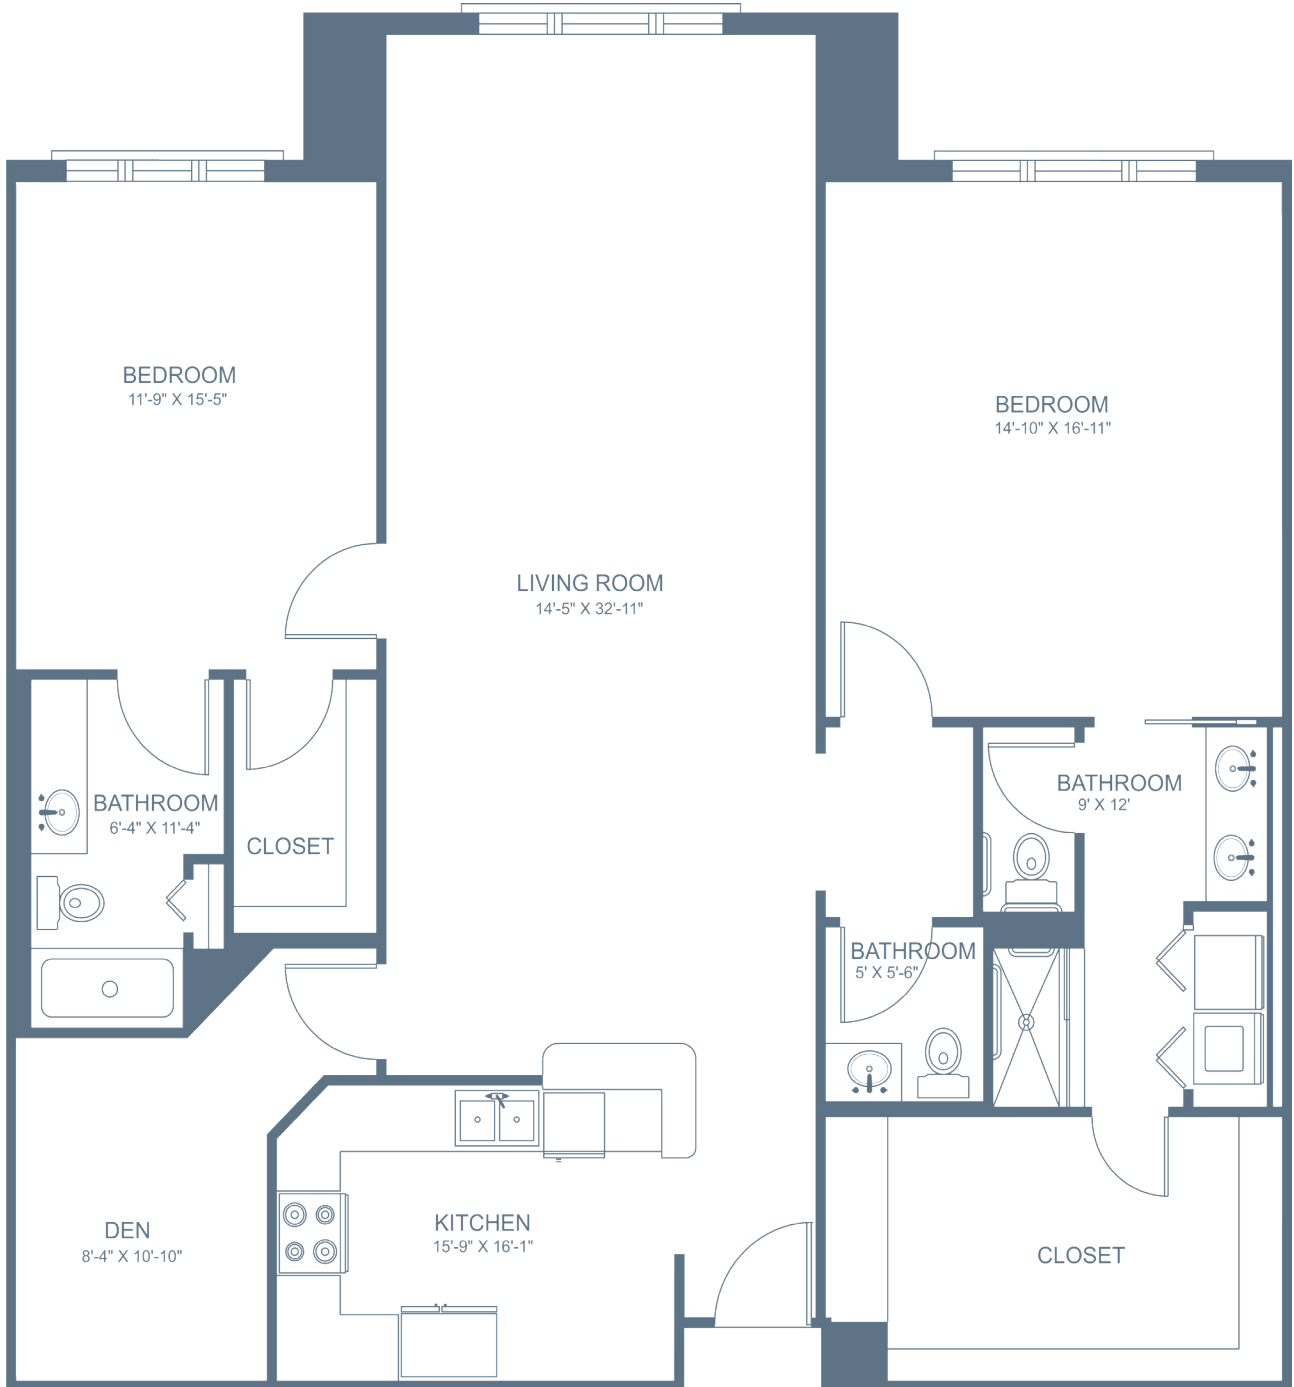

Oak

BARCLAY MANOR

1,718 Sq. Ft. | 2 Bedroom | 2.5 Bath | Den

JACARANDA
TRACE

(941) 408-2050
JacarandaTrace.com

3600 William Penn Way
Venice, FL 34293

Details subject to change. Individual floor plans may vary.