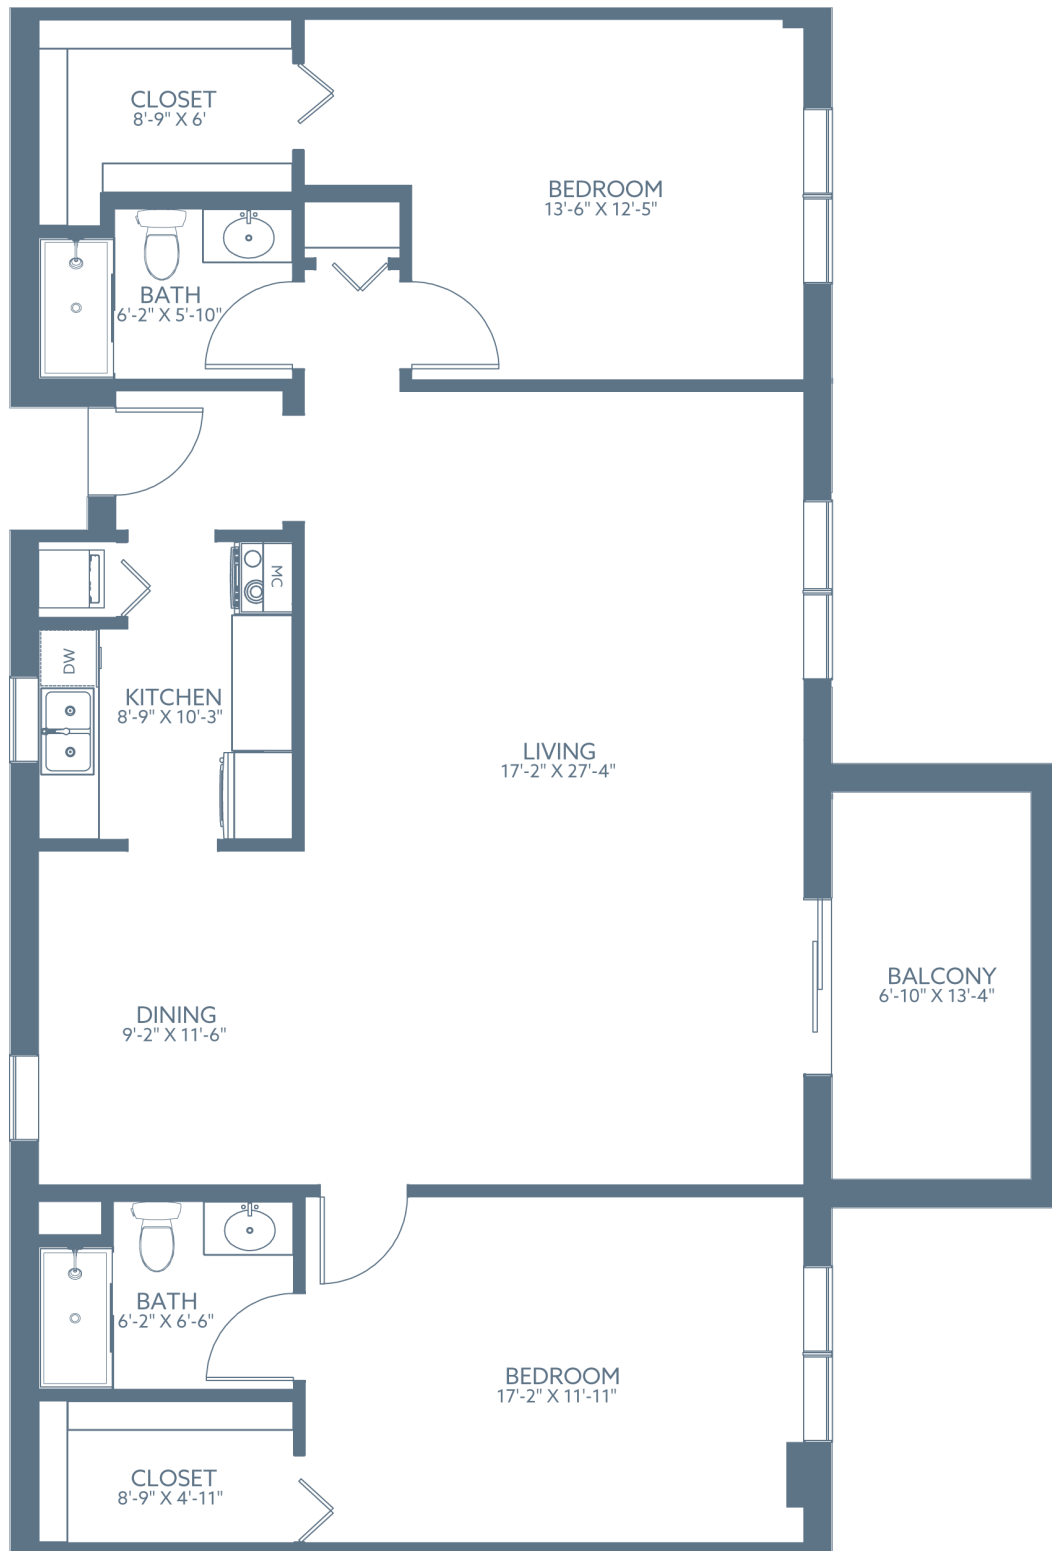

# Egret 1 + 1

## WHITTIER MANOR

1,623 Sq. Ft. | 1,502 Sq. Ft. Under Air | 2 Bedroom | 2 Bath

JACARANDA  
TRACE

(941) 408-2050  
JacarandaTrace.com

3600 William Penn Way  
Venice, FL 34293

Details subject to change. Individual floor plans may vary.