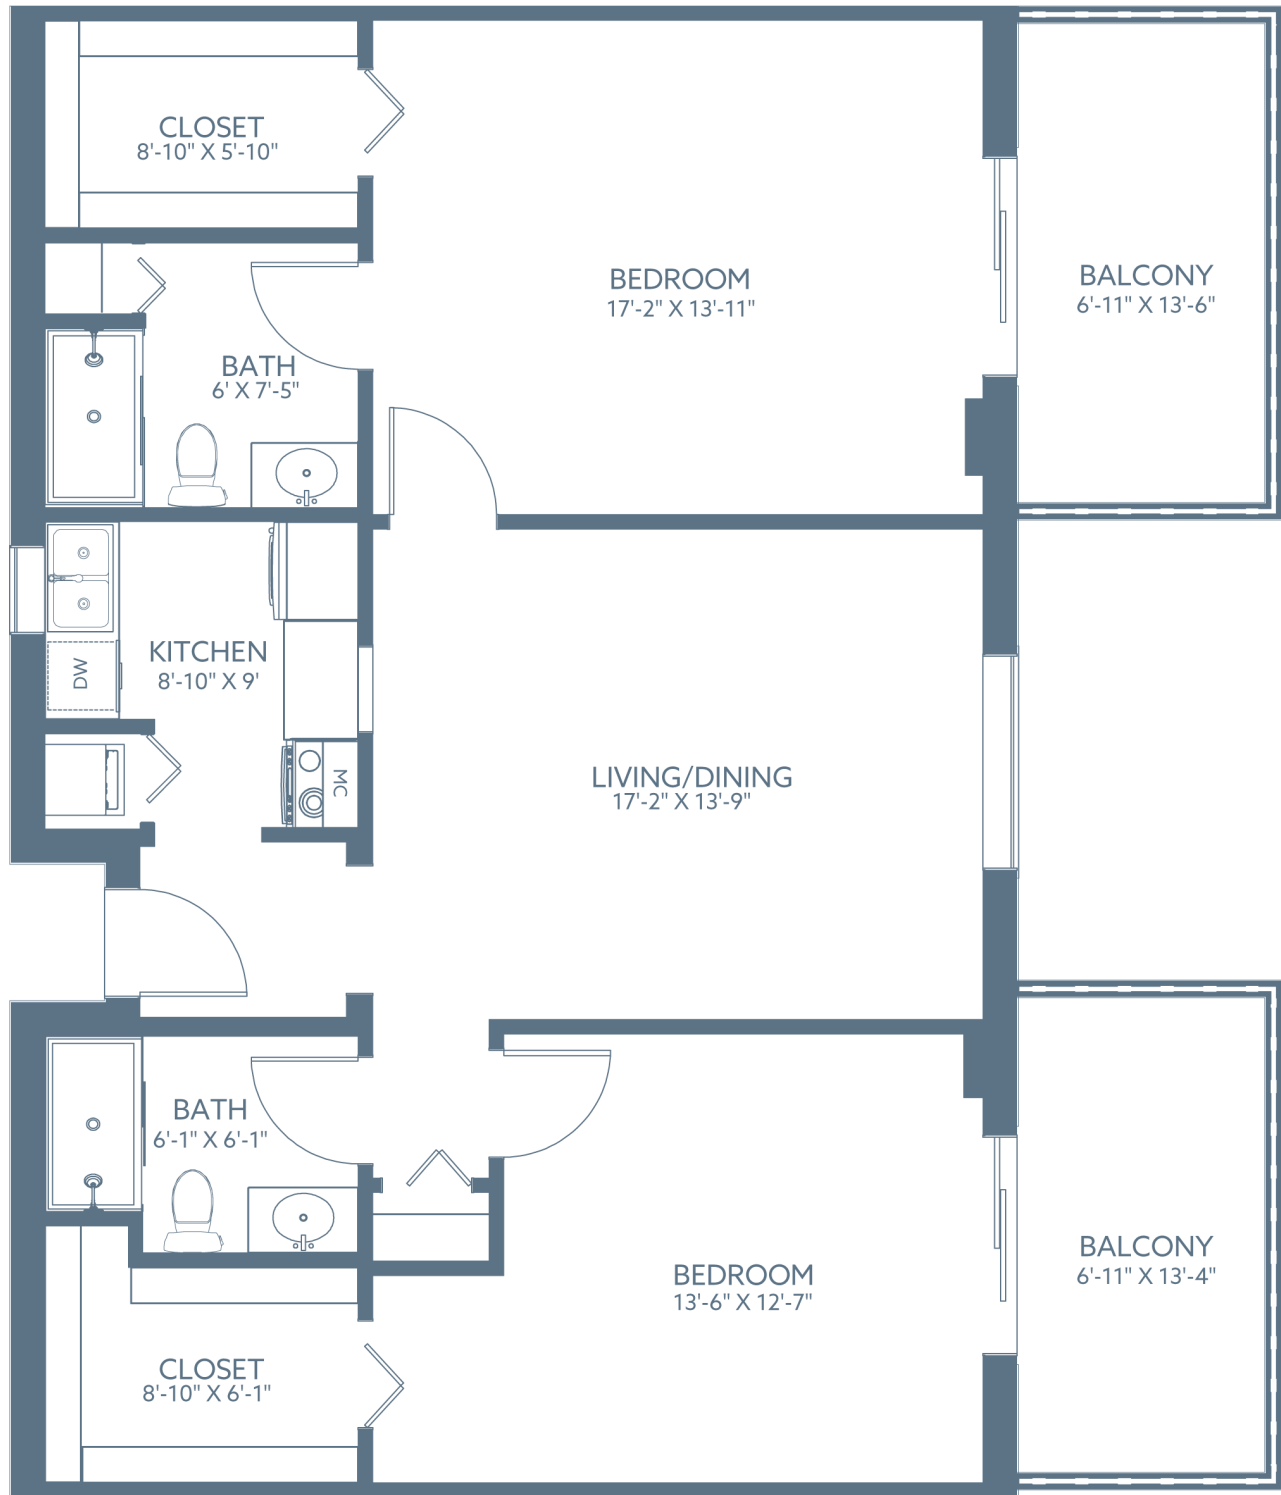

# Egret 2

## WHITTIER MANOR

1,391 Sq. Ft. | 1,178 Sq. Ft. Under Air | 2 Bedroom | 2 Bath

JACARANDA  
TRACE

(941) 408-2050  
JacarandaTrace.com

3600 William Penn Way  
Venice, FL 34293

Details subject to change. Individual floor plans may vary.