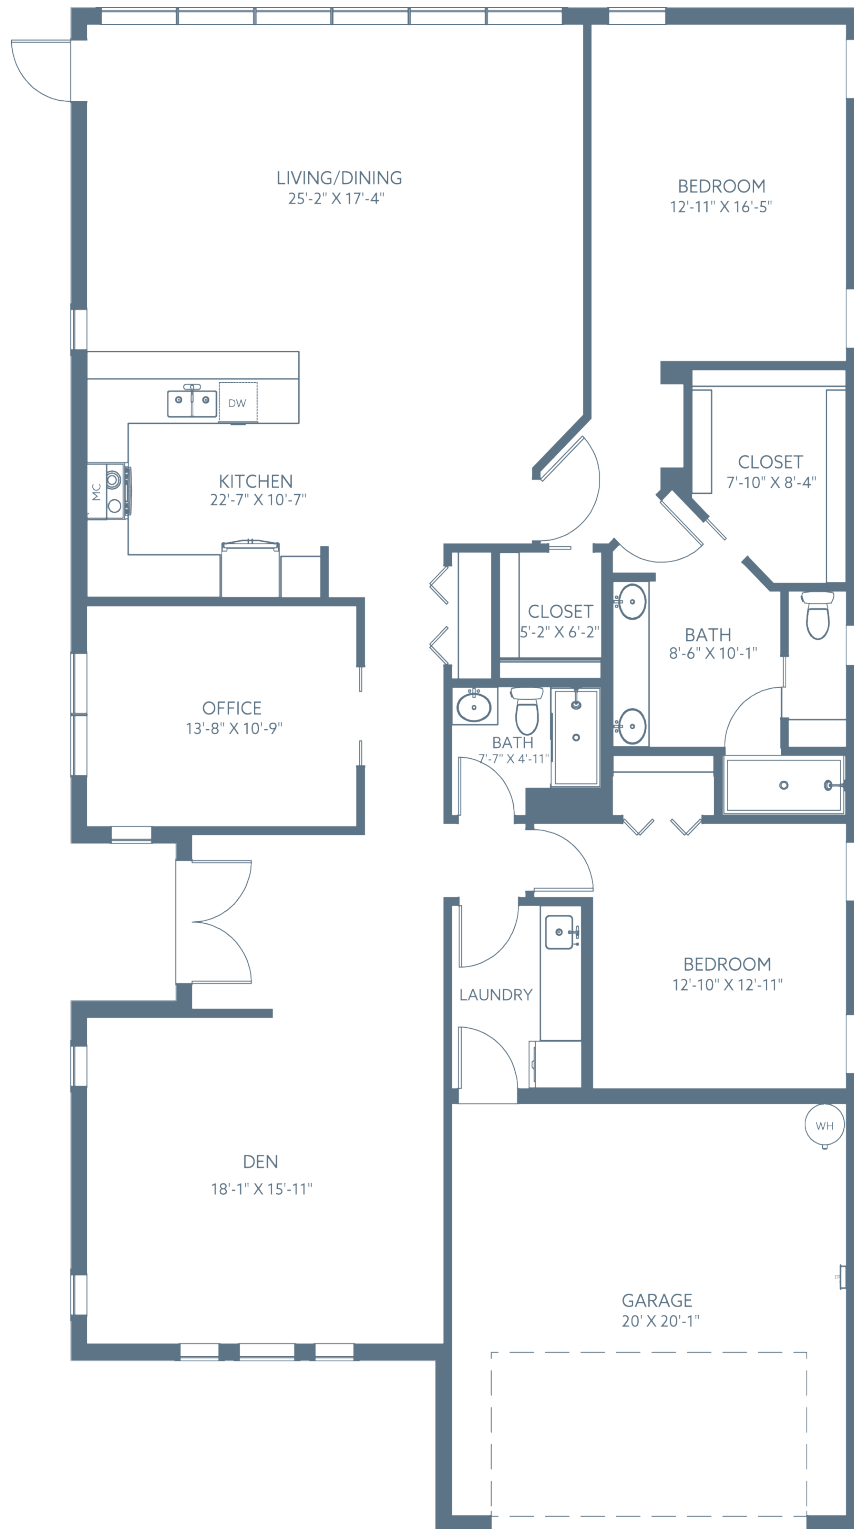

Guilford

VILLA

2,793 Sq. Ft. | 2,351 Sq. Ft. Under Air | 2 Bedroom | 2 Bath | Den | Office

JACARANDA
TRACE

(941) 408-2050
JacarandaTrace.com

3600 William Penn Way
Venice, FL 34293

Details subject to change. Individual floor plans may vary.