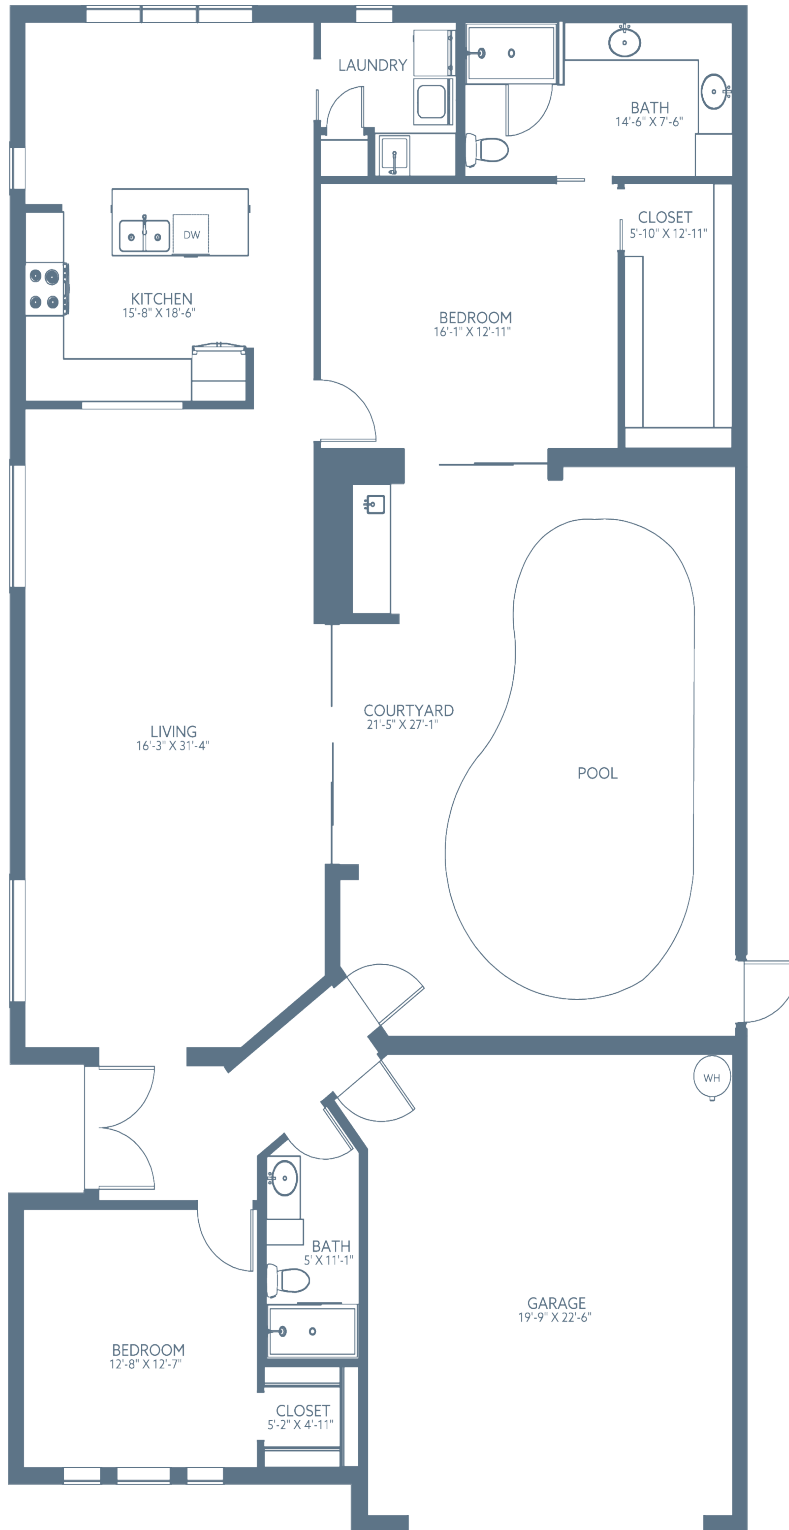

# Wilmington

## VILLA

2,863 Sq. Ft. | 1,788 Sq. Ft. Under Air | 2 Bedroom | 2 Bath | Pool

**JACARANDA  
TRACE**

(941) 408-2050  
JacarandaTrace.com

3600 William Penn Way  
Venice, FL 34293

Details subject to change. Individual floor plans may vary.